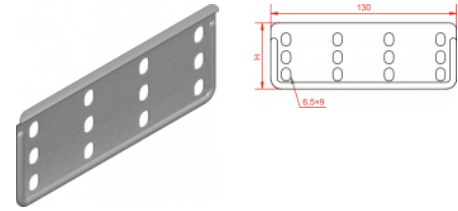

LPP/LPOPH60 Straight Connector

Overview:

Application

Connecting cable routes.

Material

Steel, strip-galv. acc. to the Sendzimir method to PN-EN 10346:2011 (SG)

Available to order:

E- stainless steel (SS)

L- powder coating in a full range of colours (PC)

**For the assembly use 8 sets of
Screw SGK M6x12 or SG M6x12**

Connected products:

SGN Screw Set