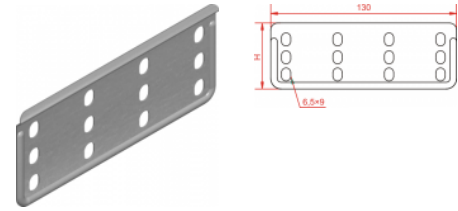

LPP/LPOPH60 Straight Connector

Overview:

Application

Connecting cable routes.

Material

Steel, strip-galv. acc. to the Sendzimir method to PN-EN 10346:2011 (SG)

Available to order:

E- stainless steel (SS)

L- powder coating in a full range of colours (PC)

**For the assembly use 8 sets of
Screw SGK M6x12 or SG M6x12**

Connected products:

SGN Screw Set