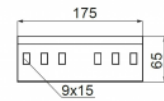

LDC/LDOCH60 Straight Connector

Overview:

Application
Connecting cable routes.

Material
Steel, strip-galv. acc. to the Sendzimir method to PN-EN 10346:2011 (SG)

Available to order:
E- stainless steel (SS)
L- powder coating in a full range of colours (PC)