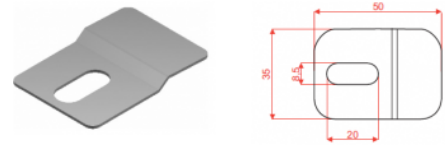

ZM/ZMO Hold Down Clamp

Overview:

Application
Fixing cable ladders to brackets

Material
Steel, strip-galv. acc. to the Sendzimir method to PN-EN 10346:2011 (SG)

Available to order:
E- stainless steel (SS)
L- powder coating in a full range of colours (PC)

For installing cable ladders on 1 bracket
use 2 pcs. of Hold-Down Clamp ZMO with 2 sets of Screw SGN M8x14 or SGN M8x14 E

Versions:

Symbol	Catalogue number	Quantity in box	Weight 1 pc.
ZM/ZMO	400700	100	0,04
ZM/ZMOE	300700	100	0,04

Connected products:

LPP/LPOPH60 Straight Connector	LPOPH60E Straight Connector	LGP/LGOPH60 Articulated Connector	LGP/LGOPH60E Articulated Connector	LKJ/LKOJH60 Angle Connector	LKOJH60E Angle Connector	BL/BLO... Joint Protection Plate	BLOE Joint Protection Plate
BZK/BZKO... Edge Protection Plate	LDC/LDOCH60 Straight Connector	LDOCH60E Ladder coupler	LGC/LGOCH60 Articulated Connector	LKDOCH60N Angle Connector	LKDOCH60E Angle Connector	ZS/ZSO Clamping Piece	WKS/WKS060 Side Holder
SPSO60 Mesh tray staple	WFL/WFLO... Bracket	PD11 Spacer	WU/WUO... Variable Bracket	WMC/WMCO... Bracket	WMCOE Bracket	WWS/WWSO... Bracket	ZMOE Hold Down Clamp
WPCW/WPCO... Ceiling Bracket	WPCOE Ceiling Bracket	CWP/CWOP40H40... Support Channel	CWOP40H40E Support Channel	RO1... Cable Protection Piece	WPPGV/WPPOV Articulated Rod Hanger	SDOC... Rung	SDOCE Rung
SRO Anchor Bolt	SRBO Anchor Bolt	UPU Mounting Plate	UPPO... Mounting Plate	UKZ1/UKZO1... Cable Clamp	US12/USO12 Rod Hanger	UKO1E Cable Clamp	UKO2 Cable Clamp
USSPW/USSPWO... Cable Clip	KSA... Cable Clip	PSRO... Anchor Bolt	UTM/UTMO Fastening Bracket	UPW/UPWO Rod Grip	UKO1 Cable Clamp	USV/USOV Rod Hanger	UPWK/UPWKO Rod Grip