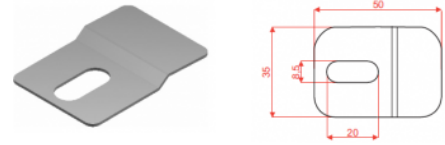

## ZM/ZMO Hold Down Clamp

### Overview:

**Application**  
Fixing cable ladders to brackets

**Material**  
Steel, strip-galv. acc. to the Sendzimir method to PN-EN 10346:2011 (SG)

**Available to order:**  
E- stainless steel (SS)  
L- powder coating in a full range of colours (PC)

**For installing cable ladders on 1 bracket**  
use 2 pcs. of Hold-Down Clamp ZMO with 2 sets of Screw SGN M8x14 or SGN M8x14 E