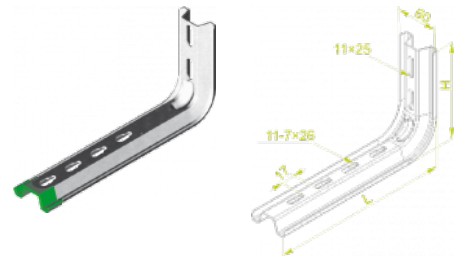

WFL/WFLO... Bracket

Overview:

Application
Suspending cable routes

Material
Steel, strip-galv. acc. to the Sendzimir method to PN-EN 10346:2011 (SG)

Available to order:
E- stainless steel (SS)
L- powder coating in a full range of colours (PC)

For wall-mount application use 2 pieces of Spacer PD 11 with 2 sets of PSRO M10×80 For the installation of:
- cable trays - use 1 set of Screw SGN M6×12
- cable ladders - use 2 pieces of Hold-Down Clip ZMO with 2 sets of SGN M8×14
- wire mesh cable trays - use 2 pieces of Clamping Piece ZSO

Versions:

| Symbol | Length L [m] | Catalogue number | Quantity in box | Height H [mm] | Weight 1 pc. |
|-------------|--------------|------------------|-----------------|---------------|--------------|
| WFL/WFLO100 | 170 | 720110 | 30 | 120 | 0,30 |
| WFL/WFLO150 | 220 | 720115 | 30 | 120 | 0,37 |
| WFL/WFLO200 | 255 | 720120 | 30 | 120 | 0,43 |
| WFL/WFLO300 | 355 | 720130 | 20 | 120 | 0,58 |
| WFL/WFLO400 | 455 | 720140 | 20 | 120 | 0,72 |
| WFL/WFLO500 | 555 | 720150 | 20 | 120 | 0,85 |