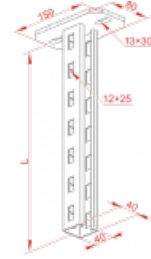

WPCW/WPCO... Ceiling Bracket

Overview:

Application
Suspending cable routes.

Material
Steel, hot-dip galv. to PN-EN ISO 1461:2011 (HDG)

Available to order:
E- stainless steel (SS)
L- powder coating in a full range of colours (PC)

Versions:

Symbol	Length L [m]	Catalogue number	Quantity in box	Weight 1 pc.
WPCW/WPCO200	200	750620	20	0,90
WPCW/WPCO300	300	750630	20	1,10
WPCW/WPCO400	400	750640	10	1,30
WPCW/WPCO400E	400	750140	10	1,30
WPCW/WPCO500	500	750650	10	1,47
WPCW/WPCO600	600	750660	10	1,67
WPCW/WPCO700	700	750670	10	1,86
WPCW/WPCO800	800	750680	10	2,10
WPCW/WPCO900	900	750690	10	2,25
WPCW/WPCO1000	1000	750611	10	2,45
WPCW/WPCO2000	2000	750612	4	4,90
WPCW/WPCO3000	3000	750613	4	6,35

Connected products:

LPP/LPOPH60 Straight Connector	LPOPH60E Straight Connector	LGP/LGOPH60 Articulated Connector	LGP/LGOPH60E Articulated Connector	LKJ/LKOJH60 Angle Connector	LKOJH60E Angle Connector	BL/BLO... Joint Protection Plate	BLOE Joint Protection Plate
BZK/BZKO... Edge Protection Plate	LDC/LDOCH60 Straight Connector	LDOCH60E Ladder coupler	LGC/LGOCH60 Articulated Connector	LKDOCH60N Angle Connector	LKDOCH60E Angle Connector	ZS/ZSO Clamping Piece	WKS/WKSO60 Side Holder
SPSO60 Mesh tray staple	WFL/WFLO... Bracket	PD11 Spacer	WU/WUO... Variable Bracket	WMC/WMCO... Bracket	WMCOE Bracket	WWS/WWSO... Bracket	ZM/ZMO Hold Down Clamp
ZMOE Hold Down Clamp	WPCOE Ceiling Bracket	CWP/CWOP40H4 Support Channel	CWOP40H40E Support Channel	RO1... Cable Protection Piece	WPPGV/WPPOV Articulated Rod Hanger	SDOC... Rung	SDOCE Rung
SRO Anchor Bolt	SRBO Anchor Bolt	UPU Mounting Plate	UPPO... Mounting Plate	UKZ1/UKZO1... Cable Clamp	US12/USO12 Rod Hanger	UKO1E Cable Clamp	UKO2 Cable Clamp