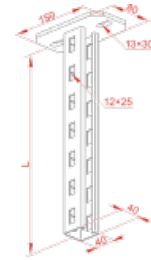

### Overview:

**Application**  
Suspending cable routes.

**Material**  
Steel, hot-dip galv. to PN-EN ISO 1461:2011 (HDG)

**Available to order:**  
E- stainless steel (SS)  
L- powder coating in a full range of colours (PC)

### Versions:

Symbol	Length L [m]	Catalogue number	Quantity in box	Weight 1 pc.
WPCW/WPCO200	200	750620	20	0,90
WPCW/WPCO300	300	750630	20	1,10
WPCW/WPCO400	400	750640	10	1,30
WPCW/WPCO400E	400	750140	10	1,30
WPCW/WPCO500	500	750650	10	1,47
WPCW/WPCO600	600	750660	10	1,67
WPCW/WPCO700	700	750670	10	1,86
WPCW/WPCO800	800	750680	10	2,10
WPCW/WPCO900	900	750690	10	2,25
WPCW/WPCO1000	1000	750611	10	2,45
WPCW/WPCO2000	2000	750612	4	4,90
WPCW/WPCO3000	3000	750613	4	6,35