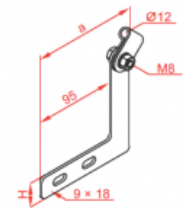

UPWK/UPWKO Rod Grip

Overview:

Application

Securing electrical cables and wires against falling off the tray.
It may be used with Brackets WUO, WMCO, and WWSO

Material

Steel, strip-galv. acc. to the Sendzimir method to PN-EN 10346:2011 (SG)

Available to order:

F- steel, hot-dip galv. to PN-EN ISO 1461:2011 (HDG)
L- powder coating in a full range of colours (PC)

For fixing to bracket use 2 sets of Screw SGN M8x14

Connected products:

LPP/LPOPH60 Straight Connector	LPOPH60E Straight Connector	LGP/LGOPH60 Articulated Connector	LGP/LGOPH60E Articulated Connector	LKJ/LKOJH60 Angle Connector	LKJH60E Angle Connector	BL/BLO... Joint Protection Plate	BLOE Joint Protection Plate
BZK/BZKO... Edge Protection Plate	LDC/LDOCH60 Straight Connector	LDOCH60E Ladder coupler	LGC/LGOCH60 Articulated Connector	LKDOCH60N Angle Connector	LKDOCH60E Angle Connector	ZS/ZSO Clamping Piece	WKS/WKSO60 Side Holder
SPSO60 Mesh tray staple	WFL/WFLO... Bracket	PD11 Spacer	WU/WUO... Variable Bracket	WMC/WMCO... Bracket	WMCOE Bracket	WWS/WWSO... Bracket	ZM/ZMO Hold Down Clamp
ZMOE Hold Down Clamp	WPCW/WPCO... Ceiling Bracket	WPCOE Ceiling Bracket	CWP/CWOP40H40 Support Channel	CWOP40H40E Support Channel	RO1... Cable Protection Piece	WPPGV/WPPOV Articulated Rod Hanger	SDOC... Rung
SDOCE Rung	SRO Anchor Bolt	SRBO Anchor Bolt	UPU Mounting Plate	UPPO... Mounting Plate	UKZ1/UKZO1... Cable Clamp	US12/USO12 Rod Hanger	UKO1E Cable Clamp
UKO2 Cable Clamp	USSPW/USSPWOKSA... Cable Clip	PSRO... Anchor Bolt	UTM/UTMO Fastening Bracket	UPW/UPWO Rod Grip	UKO1 Cable Clamp	USV/USOV Rod Hanger	
USSN/USO Joint Connector	USOVE Rod Hanger	TRSO... Drop-In Anchor - Steel	SGN Screw Set	SM... Screw Set	NS... Nut	PP... Washer	PW... Washer