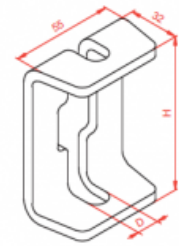

USV/USOV Rod Hanger

Overview:

Application
Suspending cable runs

Material
Steel, hot-dip galv. to PN-EN ISO 1461:2011 (HDG)

Available to order:
E- stainless steel (SS)
L- powder coating in a full range of colours (PC)

For ceiling-mount application use a set of PSRO M10×80 or PSRO M10×80 E

Versions:

Sheet thickness: **5,0 mm**

Symbol	Catalogue number	Quantity in box	Height H [mm]	Weight 1 pc.	Size d [mm]
USV/USOV	750709	50	80	0,21	13
USV/USOVE	805400	50	80	0,21	13

Connected products:

LPP/LPOPH60 Straight Connector	LPOPH60E Straight Connector	LGP/LGOPH60 Articulated Connector	LGP/LGOPH60E Articulated Connector	LKJ/LKOJH60 Angle Connector	LKOJH60E Angle Connector	BL/BLO... Joint Protection Plate	BLOE Joint Protection Plate
BZK/BZKO... Edge Protection Plate	LDC/LDOCH60 Straight Connector	LDOCH60E Ladder coupler	LGC/LGOCH60 Articulated Connector	LKDOCH60N Angle Connector	LKDOCH60E Angle Connector	ZS/ZSO Clamping Piece	WKS/WKSO60 Side Holder
SPSO60 Mesh tray staple	WFL/WFLO... Bracket	PD11 Spacer	WU/WUO... Variable Bracket	WMC/WMCO... Bracket	WMCOE Bracket	WWS/WWSO... Bracket	ZM/ZMO Hold Down Clamp
ZMOE Hold Down Clamp	WPCW/WPCO... Ceiling Bracket	WPCOE Ceiling Bracket	CWP/CWOP40H40... Support Channel	CWOP40H40E Support Channel	RO1... Cable Protection Piece	WPPGV/WPPOV Articulated Rod Hanger	SDOC... Rung
SDOCE Rung	SRO Anchor Bolt	SRBO Anchor Bolt	UPU Mounting Plate	UPPO... Mounting Plate	UKZ1/UKZO1... Cable Clamp	US12/USO12 Rod Hanger	UKO1E Cable Clamp
UKO2 Cable Clamp	USSPW/USSPWOKSA... Cable Clip	PSRO... Anchor Bolt	UTM/UTMO Fastening Bracket	UPW/UPWO Rod Grip	UKO1 Cable Clamp	UPWK/UPWKO Rod Grip	
WPSRO... Rod Grip	WPSRO... Rod Grip	WPSRO... Rod Grip	WPSRO... Rod Grip	WPSRO... Rod Grip	WPSRO... Rod Grip	WPSRO... Rod Grip	WPSRO... Rod Grip