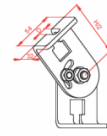

### Overview:

**Application**  
Suspending cable router at an angle, Wall - and ceiling-mounted

**Material**  
Steel, hot-dip galv. to PN-EN ISO 1461:2011 (HDG)

**Available to order:**  
E- stainless steel (SS)  
L- powder coating in a full range of colours (PC)

### Connected products:

LPP/LPOPH60 Straight Connector	LPOPH60E Straight Connector	LGP/LGOPH60 Articulated Connector	LGP/LGOPH60E Articulated Connector	LKJ/LKOJH60 Angle Connector	LKJH60E Angle Connector	BL/BLO... Joint Protection Plate	BLOE Joint Protection Plate
BZK/BZKO... Edge Protection Plate	LDC/LDOCH60 Straight Connector	LDOCH60E Ladder coupler	LGC/LGOCH60 Articulated Connector	LKDOCH60N Angle Connector	LKDOCH60E Angle Connector	ZS/ZSO Clamping Piece	WKS/WKSO60 Side Holder
SPSO60 Mesh tray staple	WFL/WFLO... Bracket	PD11 Spacer	WU/WUO... Variable Bracket	WMC/WMCO... Bracket	WMCOE Bracket	WWS/WWSO... Bracket	ZM/ZMO Hold Down Clamp
ZMOE Hold Down Clamp	WPCW/WPCO... Ceiling Bracket	WPCOE Ceiling Bracket	CWP/CWOP40H40... Support Channel	CWOP40H40E Support Channel	RO1... Cable Protection Piece	SDOC... Rung	SDOCE Rung
SRO Anchor Bolt	SRBO Anchor Bolt	UPU Mounting Plate	UPPO... Mounting Plate	UKZ1/UKZO1... Cable Clamp	US12/USO12 Rod Hanger	UKO1E Cable Clamp	UKO2 Cable Clamp
USSPW/USSPWO KSA... Cable Clip	KSA... Cable Clip	PSRO... Anchor Bolt	UTM/UTMO Fastening Bracket	UPW/UPWO Rod Grip	UKO1 Cable Clamp	USV/USOV Rod Hanger	UPWK/UPWKO Rod Grip
USSN/USJO Joint Hanger	USOVE Rod Hanger	TRSO... Drop-In Anchor - Steel	SGN Screw Set	SM... Screw Set	NS... Nut	PP... Washer	PW... Washer