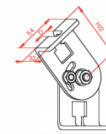

WPPGV/WPPOV Articulated Rod Hanger

Overview:

Application
Suspending cable router at an angle, Wall - and ceiling-mounted

Material
Steel, hot-dip galv. to PN-EN ISO 1461:2011 (HDG)

Available to order:
E- stainless steel (SS)
L- powder coating in a full range of colours (PC)

For ceiling-mount application use a set of PSRO M10x80 or PSRO M10x80 E

Connected products:

LPP/LPOPH60 Straight Connector	LPOPH60E Straight Connector	LGP/LGOPH60 Articulated Connector	LGP/LGOPH60E Articulated Connector	LKJ/LKOJH60 Angle Connector	LKJH60E Angle Connector	BL/BLO... Joint Protection Plate	BLOE Joint Protection Plate
BZK/BZKO... Edge Protection Plate	LDC/LDOCH60 Straight Connector	LDOCH60E Ladder coupler	LGC/LGOCH60 Articulated Connector	LKDOCH60N Angle Connector	LKDOCH60E Angle Connector	ZS/ZSO Clamping Piece	WKS/WKSO60 Side Holder
SPSO60 Mesh tray staple	WFL/WFLO... Bracket	PD11 Spacer	WU/WUO... Variable Bracket	WMC/WMCO... Bracket	WMCOE Bracket	WWS/WWSO... Bracket	ZM/ZMO Hold Down Clamp
ZMOE Hold Down Clamp	WPCW/WPCO... Ceiling Bracket	WPCOE Ceiling Bracket	CWP/CWOP40H40... Support Channel	CWOP40H40E Support Channel	RO1... Cable Protection Piece	SDOC... Rung	SDOCE Rung
SRO Anchor Bolt	SRBO Anchor Bolt	UPU Mounting Plate	UPPO... Mounting Plate	UKZ1/UKZO1... Cable Clamp	US12/USO12 Rod Hanger	UKO1E Cable Clamp	UKO2 Cable Clamp
USSPW/USSPWO KSA... Cable Clip	KSA... Cable Clip	PSRO... Anchor Bolt	UTM/UTMO Fastening Bracket	UPW/UPWO Rod Grip	UKO1 Cable Clamp	USV/USOV Rod Hanger	UPWK/UPWKO Rod Grip
USSN/USJO Joint Hanger	USOVE Rod Hanger	TRSO... Drop-In Anchor - Steel	SGN Screw Set	SM... Screw Set	NS... Nut	PP... Washer	PW... Washer