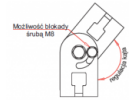

WPPGV/WPPOV Articulated Rod Hanger

Overview:

Application
Suspending cable router at an angle, Wall - and ceiling-mounted

Material
Steel, hot-dip galv. to PN-EN ISO 1461:2011 (HDG)

Available to order:
E- stainless steel (SS)
L- powder coating in a full range of colours (PC)

For ceiling-mount application use a set of PSRO M10x80 or PSRO M10x80 E

Connected products:

LPP/LPOPH60 Straight Connector	LPOPH60E Straight Connector	LGP/LGOPH60 Articulated Connector	LGP/LGOPH60E Articulated Connector	LKJ/LKOJH60 Angle Connector	LKJH60E Angle Connector	BL/BLO... Joint Protection Plate	BLOE Joint Protection Plate
BZK/BZKO... Edge Protection Plate	LDC/LDOCH60 Straight Connector	LDOCH60E Ladder coupler	LGC/LGOCH60 Articulated Connector	LKDOCH60N Angle Connector	LKDOCH60E Angle Connector	ZS/ZSO Clamping Piece	WKS/WKSO60 Side Holder
SPSO60 Mesh tray staple	WFL/WFLO... Bracket	PD11 Spacer	WU/WUO... Variable Bracket	WMC/WMCO... Bracket	WMCOE Bracket	WWS/WWSO... Bracket	ZM/ZMO Hold Down Clamp
ZMOE Hold Down Clamp	WPCW/WPCO... Ceiling Bracket	WPCOE Ceiling Bracket	CWP/CWOP40H40... Support Channel	CWOP40H40E Support Channel	RO1... Cable Protection Piece	SDOC... Rung	SDOCE Rung
SRO Anchor Bolt	SRBO Anchor Bolt	UPU Mounting Plate	UPPO... Mounting Plate	UKZ1/UKZO1... Cable Clamp	US12/USO12 Rod Hanger	UKO1E Cable Clamp	UKO2 Cable Clamp
USSPW/USSPWO KSA... Cable Clip	KSA... Cable Clip	PSRO... Anchor Bolt	UTM/UTMO Fastening Bracket	UPW/UPWO Rod Grip	UKO1 Cable Clamp	USV/USOV Rod Hanger	UPWK/UPWKO Rod Grip
USSN/USJO Joint Hanger	USOVE Rod Hanger	TRSO... Drop-In Anchor - Steel	SGN Screw Set	SM... Screw Set	NS... Nut	PP... Washer	PW... Washer