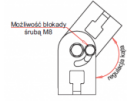

### Overview:

**Application**  
Suspending cable router at an angle, Wall - and ceiling-mounted

**Material**  
Steel, hot-dip galv. to PN-EN ISO 1461:2011 (HDG)

**Available to order:**  
E- stainless steel (SS)  
L- powder coating in a full range of colours (PC)

### Connected products:

LPP/LPOPH60 Straight Connector	LPOPH60E Straight Connector	LGP/LGOPH60 Articulated Connector	LGP/LGOPH60E Articulated Connector	LKJ/LKOJH60 Angle Connector	LKJH60E Angle Connector	BL/BLO... Joint Protection Plate	BLOE Joint Protection Plate
BZK/BZKO... Edge Protection Plate	LDC/LDOCH60 Straight Connector	LDOCH60E Ladder coupler	LGC/LGOCH60 Articulated Connector	LKDOCH60N Angle Connector	LKDOCH60E Angle Connector	ZS/ZSO Clamping Piece	WKS/WKSO60 Side Holder
SPSO60 Mesh tray staple	WFL/WFLO... Bracket	PD11 Spacer	WU/WUO... Variable Bracket	WMC/WMCO... Bracket	WMCOE Bracket	WWS/WWSO... Bracket	ZM/ZMO Hold Down Clamp
ZMOE Hold Down Clamp	WPCW/WPCO... Ceiling Bracket	WPCOE Ceiling Bracket	CWP/CWOP40H40... Support Channel	CWOP40H40E Support Channel	RO1... Cable Protection Piece	SDOC... Rung	SDOCE Rung
SRO Anchor Bolt	SRBO Anchor Bolt	UPU Mounting Plate	UPPO... Mounting Plate	UKZ1/UKZO1... Cable Clamp	US12/USO12 Rod Hanger	UKO1E Cable Clamp	UKO2 Cable Clamp
USSPW/USSPWO KSA... Cable Clip	KSA... Cable Clip	PSRO... Anchor Bolt	UTM/UTMO Fastening Bracket	UPW/UPWO Rod Grip	UKO1 Cable Clamp	USV/USOV Rod Hanger	UPWK/UPWKO Rod Grip
USSN/USJO Joint Hanger	USOVE Rod Hanger	TRSO... Drop-In Anchor - Steel	SGN Screw Set	SM... Screw Set	NS... Nut	PP... Washer	PW... Washer