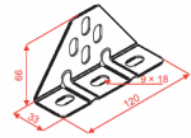

UTM/UTMO Fastening Bracket

Overview:

Application
Installing cable ladders in the vertical plane

Material
Steel, strip-galv. acc. to the Sendzimir method to PN-EN 10346:2011 (SG)

Available to order:
E- stainless steel (SS)
L- powder coating in a full range of colours (PC)

For wall-mount application use 2 sets of Bolt Anchor PSRO M8x75 or PSRO M8x75 E.
For the installation of cable ladders use 1 set of Screw SGN M8x20 or SGN M8x20 E

Connected products:

LPP/LPOPH60 Straight Connector	LPOPH60E Straight Connector	LGP/LGOPH60 Articulated Connector	LGP/LGOPH60E Articulated Connector	LKJ/LKOJH60 Angle Connector	LKOJH60E Angle Connector	BL/BLO... Joint Protection Plate	BLOE Joint Protection Plate
BZK/BZKO... Edge Protection Plate	LDC/LDOCH60 Straight Ladder coupler	LDOCH60E Ladder coupler	LGC/LGOCH60 Articulated Connector	LKDOCH60N Angle Connector	LKDOCH60E Angle Connector	ZS/ZSO Clamping Piece	WKS/WKSO60 Side Holder
SPSO60 Mesh tray staple	WFL/WFLO... Bracket	PD11 Spacer	WU/WUO... Variable Bracket	WMC/WMCO... Bracket	WMCOE Bracket	WWS/WWSO... Bracket	ZM/ZMO Hold Down Clamp
ZMOE Hold Down Clamp	WPCW/WPCO... Ceiling Bracket	WPCOE Ceiling Bracket	CWP/CWOP40H40... Support Channel	CWOP40H40E Support Channel	RO1... Cable Protection Piece	WPPGV/WPPOV Articulated Rod Hanger	SDOC... Rung
SDOCE Rung	SRO Anchor Bolt	SRBO Anchor Bolt	UPU Mounting Plate	UPPO... Mounting Plate	UKZ1/UKZO1... Cable Clamp	US12/USO12 Rod Hanger	UKO1E Cable Clamp
UKO2 Cable Clamp	USSPW/USSPWOKSA... Cable Clip	PSRO... Anchor Bolt	UPW/UPWO Rod Grip	UKO1 Cable Clamp	USV/USOV Rod Hanger	UPWK/UPWKO Rod Grip	
USSN/USJO Joint Rod Connector	USOVE Rod Hanger	TRSO... Drop-In Anchor - Steel	SGN Screw Set	SM... Screw Set	NS... Nut	PP... Washer	PW... Washer
KWBO... Nail	GSO... Ceiling