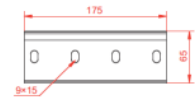

LDOCH60E Ladder coupler

Overview:

Application

Connecting of cable channels

Material

Steel, galvanized acc. to the
Sendzimir method PN-EN 10327:2005

E- stainless steel acc. to PN 0H18N9

Connected products:

LPP/LPOPH60 Straight Connector	LPOPH60E Straight Connector	LGP/LGOPH60 Articulated Connector	LGP/LGOPH60E Articulated Connector	LKJ/LKOJH60 Angle Connector	LKOJH60E Angle Connector	BL/BLO... Joint Protection Plate	BLOE Joint Protection Plate
BZK/BZKO... Edge Protection Plate	LDC/LDOCH60 Straight Connector	LGC/LGOCH60 Articulated Connector	LKDOCH60N Angle Connector	LKDOCH60E Angle Connector	ZS/ZSO Clamping Piece	WKS/WKSO60 Side Holder	SPSO60 Mesh tray staple
WFL/WFLO... Bracket	PD11 Spacer	WU/WUO... Variable Bracket	WMC/WMCO... Bracket	WMCOE Bracket	WWS/WWSO... Bracket	ZM/ZMO Hold Down Clamp	ZMOE Hold Down Clamp
WPCW/WPCO... Ceiling Bracket	WPCOE Ceiling Bracket	CWP/CWOP40H4 Support Channel	CWOP40H4OE Support Channel	RO1... Cable Protection Piece	WPPGV/WPPOV Articulated Rod Hanger	SDOC... Rung	SDOCE Rung
SRO Anchor Bolt	SRBO Anchor Bolt	UPU Mounting Plate	UPPO... Mounting Plate	UKZ1/UKZO1... Cable Clamp	US12/USO12 Rod Hanger	UKO1E Cable Clamp	UKO2 Cable Clamp
USSPW/USPWO Joint Connector	KSA... Cable Clip	PSRO... Anchor Bolt	UTM/UTMO Fastening Bracket	UPW/UPWO Rod Grip	UKO1 Cable Clamp	USV/USOV Rod Hanger	UPWK/UPWKO Rod Grip
USSN/USJO Joint Connector	USOVE Rod Hanger	TRSO... Drop-In Anchor - Steel	SGN Screw Set	SM... Screw Set	NS... Nut	PP... Washer	PW... Washer
NLM Rod Connector	PGM... Threaded Rod	SBO... Concrete Screw	SBSO... Concrete Screw	KWBO... Nail Anchor	GSO... Ceiling Nail	KSKO... Hollow Ceiling Anchor	PYRO-SAFE KS1 Intumescent