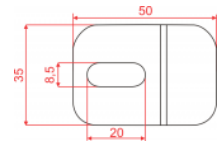

ZMOE Hold Down Clamp

Overview:

Application

Fixing cable ladders to brackets

Material

Steel, strip-galv. acc. to the Sendzimir method to PN-EN 10346:2011 (SG)

Available to order:

E- stainless steel (SS)

L- powder coating in a full range of colours (PC)

For installing cable ladders on 1 bracket use 2 pcs. of Hold-Down Clamp ZMO with 2 sets of Screw SGN M8x14 or SGN M8x14 E

Connected products:

LPP/LPOPH60 Straight Connector	LPOPH60E Straight Connector	LGP/LGOPH60 Articulated Connector	LGP/LGOPH60E Articulated Connector	LKJ/LKOJH60 Angle Connector	LKOJH60E Angle Connector	BL/BLO... Joint Protection Plate	BLOE Joint Protection Plate
BZK/BZKO... Edge Protection Plate	LDC/LDOCH60 Straight Connector	LDOCH60E Ladder coupler	LGC/LGOCH60 Articulated Connector	LKDOCH60N Angle Connector	LKDOCH60E Angle Connector	ZS/ZSO Clamping Piece	WKS/WKSO60 Side Holder
WFL/WFLO... Bracket	PD11 Spacer	WU/WUO... Variable Bracket	WMC/WMCO... Bracket	WMCOE Bracket	WWS/WWSO... Bracket	ZM/ZMO Hold Down Clamp	WPCW/WPCO... Ceiling Bracket
WPCOE Ceiling Bracket	CWP/CWOP40H4C Support Channel	CWOP40H40E Support Channel	RO1... Cable Protection Piece	WPPGV/WPPOV Articulated Rod Hanger	SDOC... Rung	SDOCE Rung	SRO Anchor Bolt
SRBO Anchor Bolt	UPU Mounting Plate	UPPO... Mounting Plate	UKZ1/UKZO1... Cable Clamp	US12/USO12 Rod Hanger	UKO1E Cable Clamp	UKO2 Cable Clamp	USSPW/USSPWO Joint Connector
KSA... Cable Clip	PSRO... Anchor Bolt	UTM/UTMO Fastening Bracket	UPW/UPWO Rod Grip	UKO1 Cable Clamp	USV/USOV Rod Hanger	UPWK/UPWKO Rod Grip	USSN/USSO Joint Connector
USOVE Rod Hanger	TRSO... Drop-In Anchor - Steel	SGN Screw Set	SM... Screw Set	NS... Nut	PP... Washer	PW... Washer	NLM Rod Connector