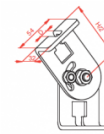

### Overview:

**Application**  
Suspending cable router at an angle, Wall - and ceiling-mounted

**Material**  
Steel, hot-dip galv. to PN-EN ISO 1461:2011 (HDG)

**Available to order:**  
E- stainless steel (SS)  
L- powder coating in a full range of colours (PC)

### Connected products:

LPP/LPOPH60 Straight Connector	LPOPH60E Straight Connector	LGP/LGOPH60 Articulated Connector	LGP/LGOPH60E Articulated Connector	LKJ/LKOJH60 Angle Connector	LKOJH60E Angle Connector	BL/BLO... Joint Protection Plate	BLOE Joint Protection Plate
BZK/BZKO... Edge Protection Plate	LDC/LDOCH60 Straight Connector	LDOCH60E Ladder coupler	LGC/LGOCH60 Articulated Connector	LKDOCH60N Angle Connector	LKDOCH60E Angle Connector	ZS/ZSO Clamping Piece	WKS/WKSO60 Side Holder
WFL/WFLO... Bracket	PD11 Spacer	WU/WUO... Variable Bracket	WMC/WMCO... Bracket	WMCOE Bracket	WWS/WWSO... Bracket	ZM/ZMO Hold Down Clamp	ZMOE Hold Down Clamp
WPCW/WPCO... Ceiling Bracket	WPCOE Ceiling Bracket	CWP/CWOP40H40 Support Channel	CWOP40H40E Support Channel	RO1... Cable Protection Piece	WPPGV/WPPOV Articulated Rod Hanger	SDOC... Rung	SDOCE Rung
SRO Anchor Bolt	SRBO Anchor Bolt	UPU Mounting Plate	UPPO... Mounting Plate	UKZ1/UKZO1... Cable Clamp	US12/USO12 Rod Hanger	UKO1E Cable Clamp	UKO2 Cable Clamp
USSPW/USSPWOKSA... Cable Clip	PSRO... Anchor Bolt	UTM/UTMO Fastening Bracket	UPW/UPWO Rod Grip	UKO1 Cable Clamp	USV/USOV Rod Hanger	UPWK/UPWKO Rod Grip	
USSN/USO Joint Connector	USOVE Rod Hanger	TRS0... Drop-In Anchor - Steel	SGN Screw Set	SM... Screw Set	NS... Nut	PP... Washer	PW... Washer