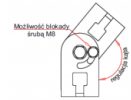

### Overview:

**Application**  
Suspending cable router at an angle, Wall - and ceiling-mounted

**Material**  
Steel, hot-dip galv. to PN-EN ISO 1461:2011 (HDG)

**Available to order:**  
E- stainless steel (SS)  
L- powder coating in a full range of colours (PC)

### Connected products:

LPP/LPOPH60 Straight Connector	LPOPH60E Straight Connector	LGP/LGOPH60 Articulated Connector	LGP/LGOPH60E Articulated Connector	LKJ/LKOJH60 Angle Connector	LKOJH60E Angle Connector	BL/BLO... Joint Protection Plate	BLOE Joint Protection Plate
BZK/BZKO... Edge Protection Plate	LDC/LDOCH60 Straight Connector	LDOCH60E Ladder coupler	LGC/LGOCH60 Articulated Connector	LKDOCH60N Angle Connector	LKDOCH60E Angle Connector	ZS/ZSO Clamping Piece	WKS/WKSO60 Side Holder
WFL/WFLO... Bracket	PD11 Spacer	WU/WUO... Variable Bracket	WMC/WMCO... Bracket	WMCOE Bracket	WWS/WWSO... Bracket	ZM/ZMO Hold Down Clamp	ZMOE Hold Down Clamp
WPCW/WPCO... Ceiling Bracket	WPCOE Ceiling Bracket	CWP/CWOP40H40 Support Channel	CWOP40H40E Support Channel	RO1... Cable Protection Piece	WPPGV/WPPOV Articulated Rod Hanger	SDOC... Rung	SDOCE Rung
SRO Anchor Bolt	SRBO Anchor Bolt	UPU Mounting Plate	UPPO... Mounting Plate	UKZ1/UKZO1... Cable Clamp	US12/USO12 Rod Hanger	UKO1E Cable Clamp	UKO2 Cable Clamp
USSPW/USSPWOKSA... Cable Clip	PSRO... Anchor Bolt	UTM/UTMO Fastening Bracket	UPW/UPWO Rod Grip	UKO1 Cable Clamp	USV/USOV Rod Hanger	UPWK/UPWKO Rod Grip	
USSN/USO Joint Connector	USOVE Rod Hanger	TRS0... Drop-In Anchor - Steel	SGN Screw Set	SM... Screw Set	NS... Nut	PP... Washer	PW... Washer