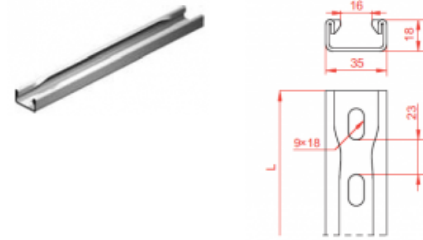

SDOCE Rung

Overview:

Application

In combination with Cable Clamp UKO1 for the installation of electrical cables and wires directly on the wall in the vertical plane or horizontally, suspended from ceiling

Material

Steel, strip-galv. acc. to the Sendzimir method to PN-EN 10346:2011 (SG)

Available to order:

E- stainless steel (SS)
L- powder coating in a full range of colours (PC)

For the installation use sets of SRO M6x30, SRO M6x30E, PSRO M8x75 or PSRO M8x75 E, including max. spacing of 250mm

Versions:

Sheet thickness: **2,0 mm**

| Symbol | Length L [m] | Width a [mm] | Catalogue number | Quantity in box | Height H [mm] | Weight 1 pc. |
|-------------------|--------------|--------------|------------------|-----------------|---------------|--------------|
| SDOC100 E | 90 | 35 | 800111 | 50 | 18 | 0,13 |
| SDOC200 E | 190 | 35 | 800121 | 50 | 18 | 0,26 |
| SDOC300 E | 290 | 35 | 800131 | 50 | 18 | 0,39 |
| SDOC400 E | 390 | 35 | 800141 | 30 | 18 | 0,52 |
| SDOC500 E | 490 | 35 | 800151 | 30 | 18 | 0,65 |
| SDOC600 E | 590 | 35 | 800161 | 20 | 18 | 0,78 |
| SDOC800 E | 790 | 35 | 800181 | 10 | 18 | 1,04 |
| SDOC1000 E | 990 | 35 | 800191 | 10 | 18 | 1,30 |