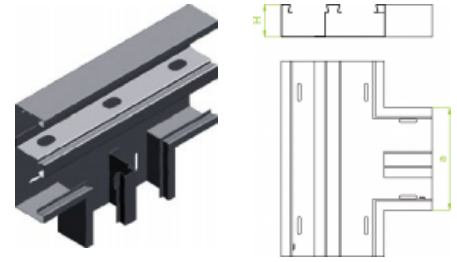

TSKSd215H68 Tee 2 Comp.

Overview:

Application

Indoor cable routing for power, voice, and data services

Material

Electro-galvanised steel (EGS) to PN-EN 10152 Paint-finished - white to RAL9010 or grey to RAL 7035

Available to order:

L - powder coating in a full range of colours (PC)

Note: Cover included

Connected products:

KPKS...H68 90° Elbow

KPKSd215H68 90° Elbow 2 Comp.

KS...H68 Wall Trunking

KSd215H68 Wall Trunking 2 Comp.

PKS Cover for Wall Trunking

KWKS...H68 Internal Bend

KWKSd215H68 Internal Bend 2 Comp.

KZKS...H68 External Bend

KZKSd215H68 External Bend 2 Comp.

TSKS...H68 Tee

ZK...H68 Blind End

LKSH68 Notched Connector