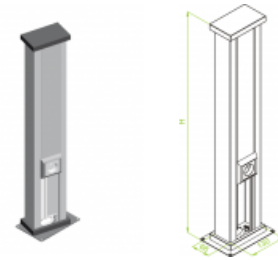

SI... Power Post

Overview:

Application

Indoor cable routing for power, voice, and data services

Material

Electro-galvanised steel (EGS) to PN-EN 10152 Paint-finished - white to RAL9010 or grey to RAL 7035

Available to order:

L - powder coating in a full range of colours (PC)

Height adjustment allows for installation to the ceiling

Versions:

Sheet thickness: **1,0 mm**

Symbol	Catalogue number	Quantity in box	Height H [mm]	Weight 1 pc.
SI250	910911	8	250	1,85
SI500	910913	4	500	2,85
SI700	910915	4	700	3,65