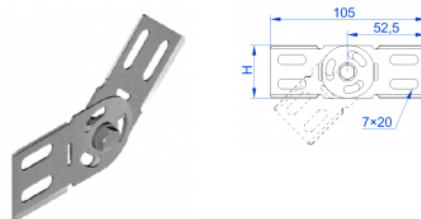

## LGPH42 Articulated Connector

### Overview:

**Application**  
Connecting cable routes.

**Material**  
Steel, strip-galv. acc. to the Sendzimir method to PN-EN 10346:2011 (SG)

**Available to order:**  
**F-** steel, hot-dip galv. to PN-EN ISO 1461:2011 (HDG)  
**E-** stainless steel (SS)  
**L-** powder coating in a full range of colours (PC)

**Use 4 Screw Sets SGK M6×10 or SG M6×10 to install**  
**Full-range angle adjustment**