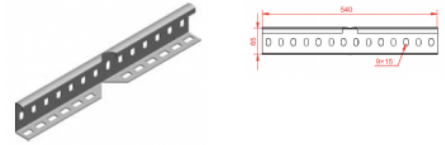

LKDOCH60N Angle Connector

Overview:

Application

Joining cable ladder lengths routed at various angles

Material

Steel, strip-galv. acc. to the Sendzimir method to PN-EN 10346:2011 (SG)

Available to order:

E- stainless steel (SS)

L- powder coating in a full range of colours (PC)

For the installation use 4 sets of

Screw SGN M8x14 or SGN M8x14 E

Connected products:

LPP/LPOPH60 Straight Connector	LPOPH60E Straight Connector	LGP/LGOPH60 Articulated Connector	LGP/LGOPH60E Articulated Connector	LKJ/LKOJH60 Angle Connector	LKOJH60E Angle Connector	BL/BLO... Joint Protection Plate	BLOE Joint Protection Plate
BZK/BZKO... Edge Protection Plate	LDC/LDOCH60 Straight Connector	LDOCH60E Ladder coupler	LGC/LGOCH60 Articulated Connector	LKDOCH60E Angle Connector	ZS/ZSO Clamping Piece	WKS/WKSO60 Side Holder	SPSO60 Mesh tray staple
WFL/WFLO... Bracket	PD11 Spacer	WU/WUO... Variable Bracket	WMC/WMCO... Bracket	WMCOE Bracket	WWS/WWSO... Bracket	ZM/ZMO Hold Down Clamp	ZMOE Hold Down Clamp
WPCW/WPCO... Ceiling Bracket	WPCOE Ceiling Bracket	CWP/CWOP40H4 Support Channel	CWOP40H4OE Support Channel	RO1... Cable Protection Piece	WPPGV/WPPOV Articulated Rod Hanger	SDOC... Rung	SDOCE Rung
SRO Anchor Bolt	SRBO Anchor Bolt	UPU Mounting Plate	UPPO... Mounting Plate	UKZ1/UKZO1... Cable Clamp	US12/USO12 Rod Hanger	UKO1E Cable Clamp	UKO2 Cable Clamp
USSPW/USSPWOKSA... Cable Clip	KSA... Cable Clip	PSRO... Anchor Bolt	UTM/UTMO Fastening Bracket	UPW/UPWO Rod Grip	UKO1 Cable Clamp	USV/USOV Rod Hanger	UPWK/UPWKO Rod Grip
USSN/USO Joint Hanger	USOVE Rod Hanger	TRSO... Drop-In Anchor - Steel	SGN Screw Set	SM... Screw Set	NS... Nut	PP... Washer	PW... Washer
KWBO... Nail Anchor	GSO... Ceiling Nail	KSKO... Hollow -	KSKO... Hollow -	KSKO... Hollow -	KSKO... Hollow -	KSKO... Hollow -	KSKO... Hollow -