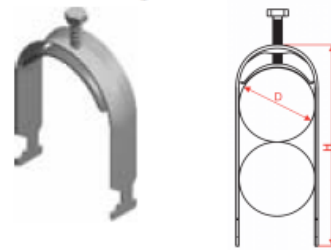

UKO2 Cable Clamp

Overview:

Application

Fixing cables to ladders DGOD i DGOP. Fixing cables to rungs SDOC i SDOC.

Material

Steel, strip-galv. acc. to the Sendzimir method to PN-EN 10346:2011 (SG)

Available to order:

E- stainless steel (SS)

Note: Optional application of Cable Protection Piece RO1

Versions:

Symbol	Catalogue number	Quantity in box	Height H [mm]	Weight 1 pc.	Dimensions D min. [mm]	Dimensions D max. [mm]
UKO2 16-22	800802	100	80	0,07	16	22
UKO2/ 22-28	800902	100	90	0,09	22	28
UKO2 28-34	801002	100	105	0,10	28	34
UKO2/ 34-40	801102	100	118	0,12	34	40
UKO2/ 40-46	801202	50	132	0,15	40	46
UKO2/ 46-52	801302	50	149	0,16	46	52
UKO2/ 52-58	801502	50	158	0,18	52	58
UKO2/ 58-64	801402	50	163	0,20	58	64

Connected products:

LPP/LPOPH60 Straight Connector	LPOPH60E Straight Connector	LGP/LGOPH60 Articulated Connector	LGP/LGOPH60E Articulated Connector	LKJ/LKOJH60 Angle Connector	LKOJH60E Angle Connector	BL/BLO... Joint Protection Plate	BLOE Joint Protection Plate
BZK/BZKO... Edge Protection Plate	LDC/LDOCH60 Straight Connector	LDOCH60E Ladder coupler	LGC/LGOCH60 Articulated Connector	LKDOCH60N Angle Connector	LKDOCH60E Angle Connector	ZS/ZSO Clamping Piece	WKS/WKSO60 Side Holder
SPSO60 Mesh tray staple	WFL/WFLO... Bracket	PD11 Spacer	WU/WUO... Variable Bracket	WMC/WMCO... Bracket	WMCOE Bracket	WWS/WWSO... Bracket	ZM/ZMO Hold Down Clamp
ZMOE Hold Down Clamp	WPCW/WPCO... Ceiling Bracket	WPCOE Ceiling Bracket	CWP/CWOP40H4 Support Channel	CWOP40H4OE Support Channel	RO1... Cable Protection Piece	WPPGV/WPPOV Articulated Rod Hanger	SDOC... Rung
SDOCE Rung	SRO Anchor Bolt	SRBO Anchor Bolt	UPU Mounting Plate	UPPO... Mounting Plate	UKZ1/UKZO1... Cable Clamp	US12/USO12 Rod Hanger	UKO1E Cable Clamp
USSPW/USSPWOKSA... Cable Clip	KSA... Cable Clip	PSRO... Anchor Bolt	UTM/UTMO	UPW/UPWO Rod	UKO1 Cable	USV/USOV Rod	UPWK/UPWKO