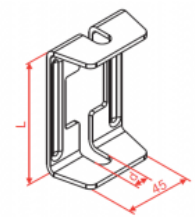

US12/US012 Rod Hanger

Overview:

Application
Suspending cable routes

Material
Steel, strip-galv. acc. to the Sendzimir method to PN-EN 10346:2011 (SG)

Available to order:
L- powder coating in a full range of colours (PC)

For ceiling-mount application use a set of PSRO M10x80 or PSRO M10x80 E

Connected products:

LPP/LPOPH60 Straight Connector	LPOPH60E Straight Connector	LGP/LGOPH60 Articulated Connector	LGP/LGOPH60E Articulated Connector	LKJ/LKOJH60 Angle Connector	LKOJH60E Angle Connector	BL/BLO... Joint Protection Plate	BLOE Joint Protection Plate
BZK/BZKO... Edge Protection Plate	LDC/LDOCH60 Straight Connector	LDOCH60E Ladder coupler	LGC/LGOCH60 Articulated Connector	LKDOCH60N Angle Connector	LKDOCH60E Angle Connector	ZS/ZSO Clamping Piece	WKS/WKSO60 Side Holder
SPSO60 Mesh tray staple	WFL/WFLO... Bracket	PD11 Spacer	WU/WUO... Variable Bracket	WMC/WMCO... Bracket	WMCOE Bracket	WWS/WWSO... Bracket	ZM/ZMO Hold Down Clamp
ZMOE Hold Down Clamp	WPCW/WPCO... Ceiling Bracket	WPCOE Ceiling Bracket	CWP/CWOP40H40 Support Channel	CWOP40H40E Support Channel	RO1... Cable Protection Piece	WPPGV/WPPOV Articulated Rod Hanger	SDOC... Rung
SDOCE Rung	SRO Anchor Bolt	SRBO Anchor Bolt	UPU Mounting Plate	UPPO... Mounting Plate	UKZ1/UKZO1... Cable Clamp	UKO1E Cable Clamp	UKO2 Cable Clamp
USSPW/USSPWO Joint Connector	KSA... Cable Clip	PSRO... Anchor Bolt	UTM/UTMO Fastening Bracket	UPW/UPWO Rod Grip	UKO1 Cable Clamp	USV/USOV Rod Hanger	UPWK/UPWKO Rod Grip
USSN/USO Joint Connector	USOVE Rod Hanger	TRSO... Drop-In Anchor - Steel	SGN Screw Set	SM... Screw Set	NS... Nut	PP... Washer	PW... Washer
KWBO... Nail	GSO... Ceiling	KWBO... Nail	GSO... Ceiling	KWBO... Nail	GSO... Ceiling	KWBO... Nail	GSO... Ceiling