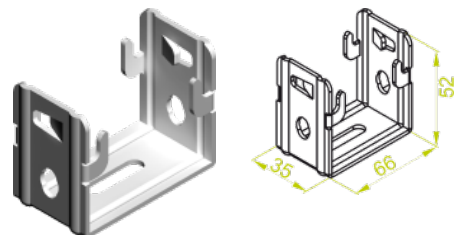

USK Support Bracket

Overview:

Application

Attaching wire mesh cable trays 60mm wide to standard brackets, as well as directly to the wall.

Material

Electro-galvanised steel (EG)

Available to order:

F- steel, hot-dip galv. to PN-EN ISO 1461:2011 (HDG)

E- stainless steel (SS)

L- powder coating in a full range of colours (PC)

Features & Benefits:

Optional installation of wire mesh trays to the wall both in the vertical and horizontal position. Possibility of fixing wire mesh trays to brackets, and to steel channels.