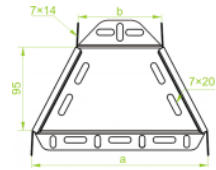

RKSJ...H50 Straight Reducer

Overview:

Application

Reducing/extending widths of cable runs

Material

Steel, strip-galv. acc. to the Sendzimir method to PN-EN 10346:2011 (SG)

Available to order:

F- steel, hot-dip galv. to PN-EN ISO 1461:2011 (HDG)

E- stainless steel (SS)

L- powder coating in a full range of colours (PC)

**For installation use Screw Sets SGK M6×12 or SG M6×12.
In case of special orders please specify dimensions a and b.**

Versions:

Sheet thickness: **1,0 mm**

Symbol	Width a [mm]	Catalogue number	Quantity in box	Weight 1 pc.	Size b [mm]
RKSJ100/50H50	100	159410	10	0,19	50
RKSJ150/100H50	150	159415	10	0,21	100
RKSJ200/100H50	200	159920	10	0,26	100
RKSJ200/150H50	200	150020	10	0,27	150
RKSJ300/200H50	300	159930	10	0,34	200
RKSJ400/300H50	400	159440	10	0,29	300
RKSJ500/400H50	500	159450	10	0,34	400
RKSJ600/500H50	600	159460	10	0,37	500

Connected products:

KCJ...H50N Cable Tray	KOJ...H50N Cable Tray	NO24×35 Cable Protection Ring	KBJ...H50 Cable Tray	LGJH50 Articulated Connector	LKJH50 Angle Connector	KKJ...H50 90° Horizontal Bend	KKBJ...H50 90° Horizontal Bend
KKPJ...H50 90° Horizontal Bend	KKMJ...H50 45° Horizontal Bend	KKMBJ...H50 45° Horizontal Bend	KKMPJ...H50 45° Horizontal Bend	TKJ...H50 Horizontal Tee	TKBJ...H50 Horizontal Tee	TKPJ...H50 Horizontal Tee	CZKJ...H50 Horizontal Cross-over
CZKBJ...H50 Horizontal Cross-over	CZKPJ...H50 Horizontal Cross-over	LUJ...H50 90° Vertical Bend	LUBJ...H50 90° Vertical Bend	LUPJ...H50 90° Vertical Bend	LUMJ...H50 45° Vertical Bend	LUMBJ...H50 45° Vertical Bend	LUMPJ...H50 45° Vertical Bend
LLJ...H50 Adjustable Vertical Bend	LLBJ...H50 Adjustable Vertical Bend	ELJ...H50 Adjustable Vertical Bend Element	ELBJ...H50 Adjustable Vertical Bend Element	OPZJ...H50 Horizontal Bypass	OPZBJ...H50 Horizontal Bypass	OPNJ...H50 Vertical Bypass	OPNBJ...H50 Vertical Bypass
KRPJ...H50 Vertical Elbow - Right	KRPBJ...H50 Vertical Elbow - Right	KRLJ...H50 Vertical Elbow - Left	KRLBJ...H50 Vertical Elbow - Left	TRJ...H50 Vertical Tee -Lengthwise	TRBJ...H50 Vertical Tee -Lengthwise	TRSJ...H50 Vertical Tee - Crosswise	TRSBJ...H50 Vertical Tee - Crosswise