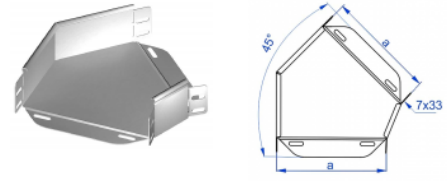

KKMBJ...H60 45° Horizontal Bend

Overview:

Application

Diversions in cable routing.

Material

Steel, strip-galv. acc. to the Sendzimir method to PN-EN 10346:2011 (SG)

Available to order:

F- steel, hot-dip galv. to PN-EN ISO 1461:2011 (HDG)

E- stainless steel (SS)

L- powder coating in a full range of colours (PC)

For installation use Screw Sets SGK M6×12 or SG M6×12.

Versions:

Sheet thickness: **1,0 mm**

Symbol	Width a [mm]	Catalogue number	Quantity in box	Weight 1 pc.
KKMBJ50H60	50	163524	20	0,16
KKMBJ100H60	100	160103	20	0,29
KKMBJ150H60	150	160203	10	0,41
KKMBJ200H60	200	160303	10	0,55
KKMBJ300H60	300	160503	10	0,91
KKMBJ400H60	400	160603	10	1,54
KKMBJ500H60	500	160703	10	2,06
KKMBJ600H60	600	160803	10	2,74