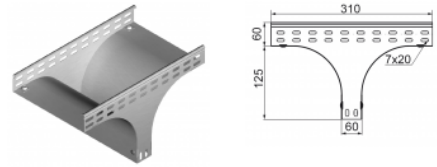

### Overview:

**Application**

Branching out cable routes. Transition of tray cable run from the horizontal to the vertical plane.

**Material**

Steel, strip-galv. acc. to the Sendzimir method to PN-EN 10346:2011 (SG)

**Available to order:**

- F-** steel, hot-dip galv. to PN-EN ISO 1461:2011 (HDG)
- E-** stainless steel (SS)
- L-** powder coating in a full range of colours (PC)

**For installation use Screw Sets SGK M6x12 or SG M6x12 and Straight Connectors LPL or LPP.**  
**Quick and convenient installation by the use of dismantled parts**  
**This innovative solution allows for fast and safe cable laying without the need of pulling**