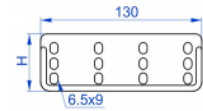

### Overview:

**Application**

Connecting cable routes.

**Material**

Steel, strip-galv. acc. to the Sendzimir method to PN-EN 10346:2011 (SG)

**Available to order:**

**F-** steel, hot-dip galv. to PN-EN ISO 1461:2011 (HDG)

**E-** stainless steel (SS)

**L-** powder coating in a full range of colours (PC)

**Use 8 Screw Sets SGK M6×10 or SG M6×10 to install**  
**Important! Apply Straight Connectors LPL and LPP for**  
**sturdy and firm tray joint.**