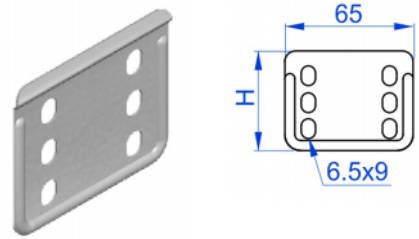

### Overview:

**Application**

Connecting cable routes.

**Material**

Steel, strip-galv. acc. to the Sendzimir method to PN-EN 10346:2011 (SG)

**Available to order:**

**F-** steel, hot-dip galv. to PN-EN ISO 1461:2011 (HDG)

**E-** stainless steel (SS)

**L-** powder coating in a full range of colours (PC)

**Use 4 Screw Sets SGK M6×10 or SG M6×10 to install**

**The connectors are used for joining cut-to-length Cable Trays KF... with a fitting without an integrated connector, e.g. by a bypass.**