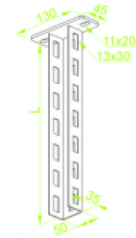

### Overview:

**APPLICATION**

Suspending cable routes.

**MATERIAL**

Steel, hot-dip galv.  
to PN-EN ISO 1461:2011 (HDG)  
Available to order:  
E- stainless steel (SS), grade 1.4301 (AISI304)  
L- powder coating in a full range of colours (PC)

### Versions:

Symbol	Length L [m]	Catalogue number	Quantity in box	Weight 1 pc.
WPCB200	200	752002	10	0,72
WPCB300	300	752003	10	0,88
WPCB400	400	752004	10	1,04
WPCB500	500	752005	6	1,18
WPCB600	600	752006	6	1,34
WPCB700	700	752007	2	1,48
WPCB800	800	752008	2	1,68
WPCB900	900	752009	2	1,80
WPCB1000	1000	752010	2	1,96
WPCB2000	2000	752020	2	3,52
WPCB3000	3000	752030	2	5,08