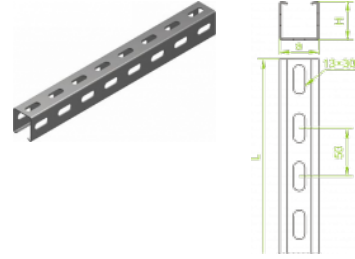

CWT40H40F CWT40H40F

Overview:

Versions:

Sheet thickness: **3,0 mm**

Symbol	Length L [m]	Width a [mm]	Catalogue number	Quantity in box	Height H [mm]	Weight 1 pc.
CWT40H40/0,9F	900	40	893609	4	40	2,37
CWT40H40/1,3F	1300	40	893613	4	40	3,42
CWT40H40/1,5F	1500	40	893615	4	40	3,95