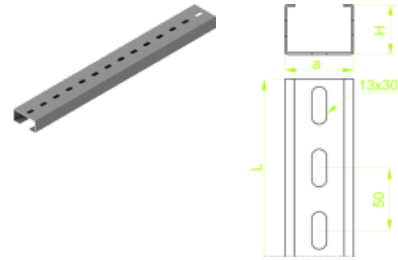

CWE85H40 CWE85H40

Overview:

Versions:

 Sheet thickness: **4,0 mm**

Symbol	Length L [m]	Width a [mm]	Catalogue number	Quantity in box	Height H [mm]	Weight 1 pc.
CWE85H40/0,7	500	85	892005	4	40	2,90
CWE85H40/2,1	2500	85	892025	4	40	4,05
CWE85H40/3	3000	85	892030	4	40	16,55