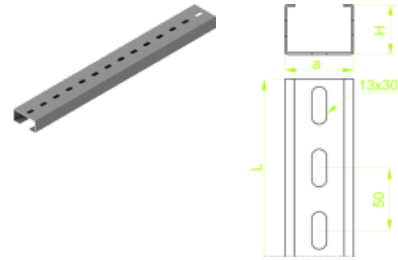

CWE95H50 CWE95H50/0,7

Overview:

Versions:

 Sheet thickness: **4,0 mm**

Symbol	Length L [m]	Width a [mm]	Catalogue number	Quantity in box	Height H [mm]	Weight 1 pc.
CWE95H50/07	700	95	899007	4	50	4,43
CWE95H50/09	900	95	899009	4	50	5,69
CWE95H50/3	3000	95	899030	4	50	18,90