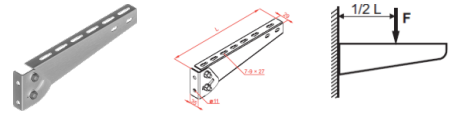

WUO Variable Bracket

Overview:

Application
Installing cable trays and ladders

Material
Steel, strip-galv. acc. to the Sendzimir method to PN-EN 10346:2011 (SG)

Available to order:
E- stainless steel (SS)
L- powder coating in a full range of colours (PC)

For wall-mount application use 2 sets of PSRO M10×80 or PSRO M10×80E

For the installation of:

- cable trays - use sets of SGN M6×12 or SGN M6×12 E
- cable ladders - use 2 pieces of Hold-Down Clamp ZMO or ZMO E

with 2 sets of SGN M8×14 or SGN M8×14 E

- wire mesh cable trays - use 2 pieces of Clamping Piece ZSO

Versions:

Symbol	Length L [m]	Catalogue number	Quantity in box	Weight 1 pc.
WUO100	145	805410	30	0,22
WUO200	245	805420	30	0,34
WUO300	345	805430	30	0,45
WUO400	445	805440	20	0,64