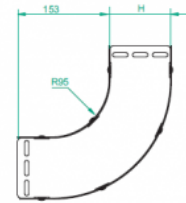

### Overview:

**Application**

Diversions in cable routing.

**Material**

Steel, strip-galv. acc. to the Sendzimir method to PN-EN 10346:2011 (SG)

**Available to order:**

F- steel, hot-dip galv. to PN-EN ISO 1461:2011 (HDG)

E- stainless steel (SS)

L- powder coating in a full range of colours (PC)

**For installation use Screw Sets SGK M6×12 or SG M6×12 and Straight Connectors LPL or LPP. Quick and convenient installation by the use of dismantled parts. This innovative solution allows for fast and safe cable laying without the need of pulling**

### Versions:

Sheet thickness: **1,0 mm**

Symbol	Width a [mm]	Catalogue number	Quantity in box	Weight 1 pc.
LUBJ100H100	100	116910	2	1,54
LUBJ150H100	150	116915	2	1,89
LUBJ200H100	200	116920	2	2,24
LUBJ300H100	300	116930	2	2,93
LUBJ400H100	400	116940	2	3,63
LUBJ500H100	500	116950	2	4,31
LUBJ600H100	600	116960	2	5,01