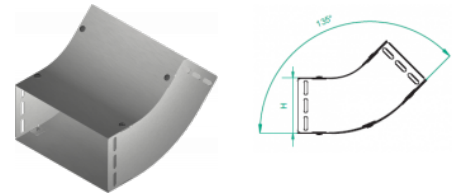

## LUMBJ...H100 45° Vertical Bend

### Overview:

**Application**

Diversions in cable routing.

**Material**

Steel, strip-galv. acc. to the Sendzimir method to PN-EN 10346:2011 (SG)

**Available to order:**

F- steel, hot-dip galv. to PN-EN ISO 1461:2011 (HDG)

E- stainless steel (SS)

L- powder coating in a full range of colours (PC)

**For installation use Screw Sets SGK M6×12 or SG M6×12 and Straight Connectors LPL or LPP. Quick and convenient installation by the use of dismantled parts. This innovative solution allows for fast and safe cable laying without the need of pulling**

### Versions:

Sheet thickness: **1,0 mm**

Symbol	Width a [mm]	Catalogue number	Quantity in box	Weight 1 pc.
LUMBJ100H100	100	117110	2	1,07
LUMBJ150H100	150	117115	2	1,31
LUMBJ200H100	200	117120	2	1,56
LUMBJ300H100	300	117130	2	2,04
LUMBJ400H100	400	117140	2	2,53
LUMBJ500H100	500	117150	2	3,01
LUMBJ600H100	600	117160	2	3,49