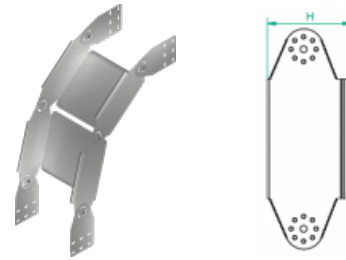

LLBJ...H100 Adjustable Vertical Bend

Overview:

Application

Diversions in cable routing. Full-range angle adjustment with a lock.

Material

Steel, strip-galv. acc. to the Sendzimir method to PN-EN 10346:2011 (SG)

Available to order:

F- steel, hot-dip galv. to PN-EN ISO 1461:2011 (HDG)

E- stainless steel (SS)

L- powder coating in a full range of colours (PC)

For installation use Screw Sets SGK M6×12 or SG M6×12.

Adjustable Vertical Bend is delivered fully assembled together with:

2 Adjustable Vertical Bend Elements

4 pairs of Angle Connectors

6 sets of screws

Versions:

Sheet thickness: **1,0 mm**

Symbol	Width a [mm]	Catalogue number	Quantity in box	Weight 1 pc.
LLBJ100H100	100	117310	2	1,88
LLBJ150H100	150	117315	2	2,06
LLBJ200H100	200	117320	2	2,22
LLBJ300H100	300	117330	2	2,56
LLBJ400H100	400	117340	2	2,88
LLBJ500H100	500	117350	2	3,22
LLBJ600H100	600	117360	2	3,54