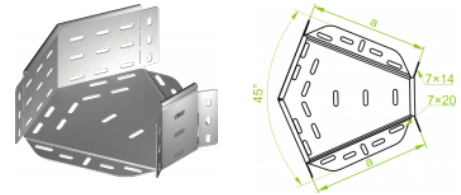

KKMJ...H100 45° Horizontal Bend

Overview:

Application

Diversions in cable routing.

Material

Steel, strip-galv. acc. to the Sendzimir method to PN-EN 10346:2011 (SG)

Available to order:

F- steel, hot-dip galv. to PN-EN ISO 1461:2011 (HDG)

E- stainless steel (SS)

L- powder coating in a full range of colours (PC)

For installation use Screw Sets SGK M6x12 or SG M6x12.

Versions:

Sheet thickness: **1,0 mm**

| Symbol | Width a [mm] | Catalogue number | Quantity in box | Weight 1 pc. |
|-------------|--------------|------------------|-----------------|--------------|
| KKMJ100H100 | 100 | 112310 | 10 | 0,37 |
| KKMJ150H100 | 150 | 112315 | 10 | 0,49 |
| KKMJ200H100 | 200 | 112320 | 10 | 0,71 |
| KKMJ300H100 | 300 | 112330 | 4 | 1,23 |
| KKMJ400H100 | 400 | 112340 | 4 | 1,77 |
| KKMJ500H100 | 500 | 112350 | 2 | 2,28 |
| KKMJ600H100 | 600 | 112360 | 2 | 3,03 |