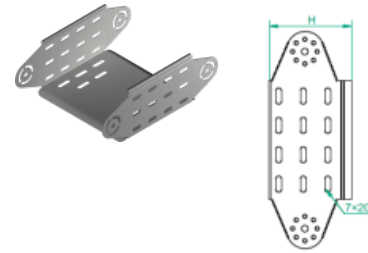

## ELJ...H100 Adjustable Vertical Bend Element

### Overview:

**Application**

Diversions in cable routing. Full-range angle adjustment with a lock.

**Material**

Steel, strip-galv. acc. to the Sendzimir method to PN-EN 10346:2011 (SG)

**Available to order:**

F- steel, hot-dip galv. to PN-EN ISO 1461:2011 (HDG)

E- stainless steel (SS)

L- powder coating in a full range of colours (PC)

**For installation use Screw Sets SGK M6×12 or SG M6×12.**

**Possibility of creating adjustable vertical bends of any internal radius through adding up bend elements**

### Connected products:

KGJ...H100 Cable Tray	KCJ...H100N Cable Tray	KOJ...H100N Cable Tray	NO24×35 Cable Protection Ring	KBJ...H100 Cable Tray	KKJ...H100 90° Horizontal Bend	KKBJ...H100 90° Horizontal Bend	KKPJ...H100 90° Horizontal Bend
KKMJ...H100 45° Horizontal Bend	KKMBJ...H100 45° Horizontal Bend	KKMPJ...H100 45° Horizontal Bend	TKJ...H100 Horizontal Tee	TKBJ...H100 Horizontal Tee	TKPJ...H100 Horizontal Tee	CZKJ...H100 Horizontal Cross-over	CZKBJ...H100 Horizontal Cross-over
CZKJP...H100 Horizontal Cross-over	LJ...H100 90° Vertical Bend	LUBJ...H100 90° Vertical Bend	LUPJ...H100 90° Horizontal Bend	LUMJ...H100 45° Vertical Bend	LUMBJ...H100 45° Vertical Bend	LUMPJ...H100 45° Vertical Bend	LLJ...H100 Adjustable Vertical Bend
LLBJ...H100 Adjustable Vertical Bend	ELBJ...H100 Adjustable Bend Element	OPZJ...H100 Horizontal Bypass	OPZBJ...H100 Horizontal Bypass	OPNJ...H100 Vertical Bypass	OPNBJ...H100 Vertical Bypass	KRPJ...H100 Vertical Elbow - Right	KRBJ...H100 Vertical Elbow - Right
KRLJ...H100 Vertical Elbow - Right	KRLBJ...H100 Vertical Elbow - Right	TRJ...H100 Vertical Tee - Lengthwise	TRBJ...H100 Vertical Tee - Lengthwise	TRSJ...H100 Vertical Tee - Crosswise	TRSBJ...H100 Vertical Tee - Crosswise	RKLJ...H100 Left Reducer	RKLBJ...H100 Left Reducer