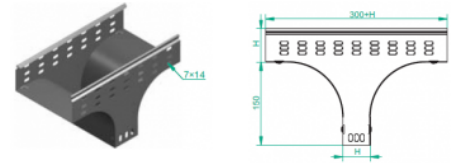

TRSJ...H100 Vertical Tee - Crosswise

Overview:

Application

Branching out cable routes. Transition of tray cable run from the horizontal to the vertical plane.

Material

Steel, strip-galv. acc. to the Sendzimir method to PN-EN 10346:2011 (SG)

Available to order:

- F-** steel, hot-dip galv. to PN-EN ISO 1461:2011 (HDG)
- E-** stainless steel (SS)
- L-** powder coating in a full range of colours (PC)

For installation use Screw Sets SGK M6x12 or SG M6x12 and Straight Connectors LPL or LPP.
Quick and convenient installation by the use of dismantled parts
This innovative solution allows for fast and safe cable laying without the need of pulling

Versions:

Sheet thickness: **1,0 mm**

Symbol	Width a [mm]	Catalogue number	Quantity in box	Weight 1 pc.
TRSJ100H100	100	114710	4	1,56
TRSJ150H100	150	114715	4	1,75
TRSJ200H100	200	114720	4	1,93
TRSJ300H100	300	114730	1	2,30
TRSJ400H100	400	114740	1	2,67
TRSJ500H100	500	114750	1	3,04
TRSJ600H100	600	114760	1	3,40

Connected products:

KGJ...H100 Cable Tray	KCJ...H100N Cable Tray	KOJ...H100N Cable Tray	NO24x35 Cable Protection Ring	KBJ...H100 Cable Tray	KKJ...H100 90° Horizontal Bend	KKBj...H100 90° Horizontal Bend	KKPJ...H100 90° Horizontal Bend
KKMJ...H100 45° Horizontal Bend	KKMBj...H100 45° Horizontal Bend	KKMPJ...H100 45° Horizontal Bend	TKJ...H100 Horizontal Tee	TKBJ...H100 Horizontal Tee	TKPJ...H100 Horizontal Tee	CZKJ...H100 Horizontal Cross-over	CZKBj...H100 Horizontal Cross-over
CZKPJ...H100 Horizontal Cross-over	LJ...H100 90° Vertical Bend	LUBj...H100 90° Vertical Bend	LUPJ...H100 90° Horizontal Bend	LUMJ...H100 45° Vertical Bend	LUMBj...H100 45° Vertical Bend	LUMPj...H100 45° Vertical Bend	LLJ...H100 Adjustable Vertical Bend
LLBj...H100 Adjustable Vertical Bend	ELJ...H100 Adjustable Vertical Bend Element	ELBj...H100 Adjustable Vertical Bend Element	OPZJ...H100 Horizontal Bypass	OPZBj...H100 Horizontal Bypass	OPNJ...H100 Vertical Bypass	OPNBj...H100 Vertical Bypass	KRPJ...H100 Vertical Elbow - Right