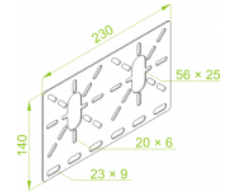

BPP Mounting Plate

Overview:

Application

Fixing accessory boxes to cable tray and ladder systems, and to channel profiles.

Material

Steel, strip-galv. acc. to the Sendzimir method to PN-EN 10346:2011 (SG)

Available to order:

F- steel, hot-dip galv. to PN-EN ISO 1461:2011 (HDG)

E- stainless steel (SS)

L- powder coating in a full range of colours (PC)

Connected products: