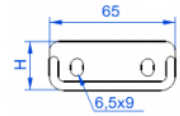

### Overview:

**Application**  
Connecting cable routes.

**Material**  
Steel, strip-galv. acc. to the Sendzimir method to PN-EN 10346:2011 (SG)

**Available to order:**  
**F-** steel, hot-dip galv. to PN-EN ISO 1461:2011 (HDG)  
**E-** stainless steel (SS)  
**L-** powder coating in a full range of colours (PC)